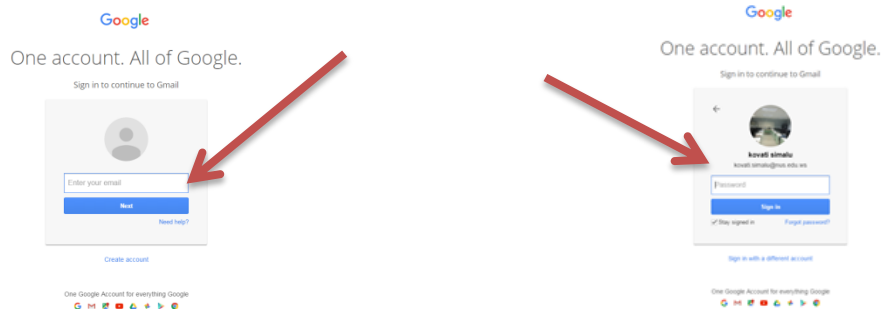

How to access NUS Student Email

- ❖ **Student Email** is a blended platform for students and its aim is to simplify communications, and distributing notices in an easiest way. It was introduced as a feature of Google Apps for Education and you must have an internet connection for you to be connected.
- ❖ All enroll students are now have their own student email (Google Account- Gmail Account)
- ❖ Below are some samples for students emails created.
  - **NOTE** –if you have two First names then we are only using the first First name.
  - **NOTE**–if you have two Last names then we are only using the first Last name

ID Number	First Name	Last Name	Email Address	Temp-password
112332	Togipa Daphne	AFAESE	togipa.afese@student.nus.edu.ws	Student2@18
1214341	Esau Junior	AFERETI	esau.afereti@student.nus.edu.ws	Student2@18
045768	Junior Pua	AFERETI ESAU	junior.afereti@student.nus.edu.ws	Student2@18
165784	Susana Samoa	AFIOGA	susana.afioiga@student.nus.edu.ws	Student2@18

- ❖ All Students must have a Login to any Google Account to access this Google Classroom.
  - A valid username and a password.

- ❖ For your first login you will be able to change your password into your own and you need to verify it.